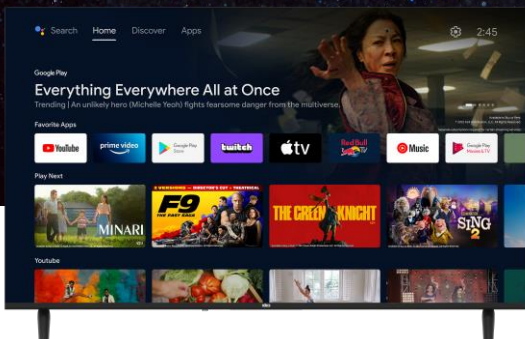

50" Ultra HD Smart TV Android 11

TV5023UHDA11SMARTG

EAN code: 8055200129954

4K ULTRA HD

FRAMELESS DESIGN

NETFLIX

Operating System

Android 11

Display

Screen Diagonal cm/inch	127/50
Resolution	3840 x 2160
Aspect Ratio	16:9
Display colors	1.07 B
Respond Time	9.5 ms (typ.)
Contrast	5000 : 1
Brightness (cd/m2)	250±10% cd/m2
View Angel(H/V)	178/178

Audio System

Loudspeaker	
Loudspeaker Power	2 x 10w
Audio Decoder	Dolby Digital/Digital+

Function

Video System	HEVC/H.265 main10 MPEG4/H.264
USB Video	AVI, MKV, MP4, MOV, VOB, DAT, MPEG, TS
USB Music	MP3, M4A
USB Photo	JPEG, PNG, BMP
USB software update	Yes
HDMI-ARC	Yes

Input & Output

HDMI	x 3
USB	x 2
RF	x 2
Mini AV	x 1
OPTICAL	YES
CI+	x1
RJ45	YES
ARC	YES
EARPHONE	x 1

Energy

Power Supply	100-240V ~ 50/60Hz
Power consumption	90 w
Passive Standby Consumption	≤0.5W
Compliance guidelines	CE(EMC), CB(Safety), ErP(Energy) etc
Energy class	F

Others

VESA Standard(mm)	200 x 200
Dimension with Stand(w d h)	1111 x 242 x 709 mm
Dimension without Stand	1111 x 78 x 640 mm
Weight: Net	7.9 kg
Gross	11.05 kg

sèleco®

Model:
TV5023UHDA11SMARTG